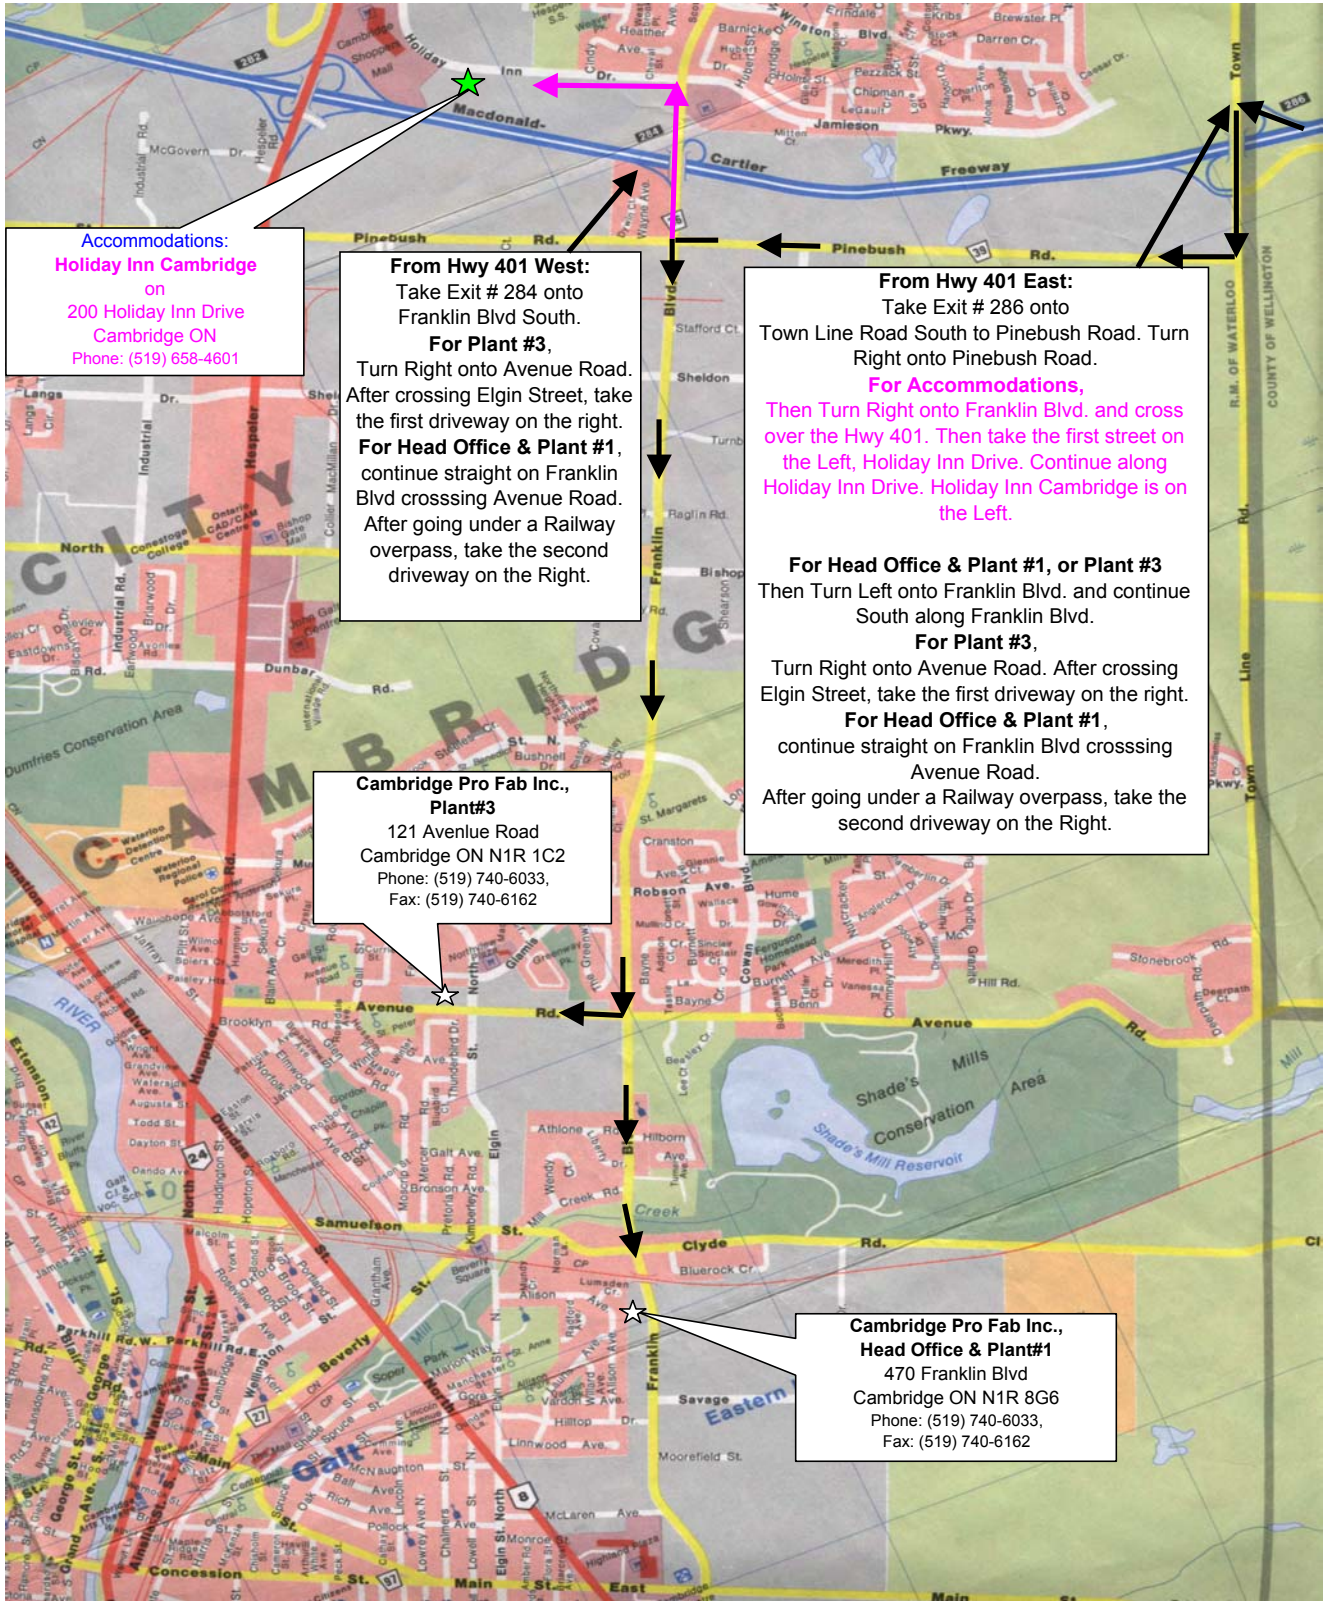

Cambridge Pro Fab Inc
 To Head Office and Plant #1,
 and Plant #3.

Accommodations:
Holiday Inn Cambridge
 on
 200 Holiday Inn Drive
 Cambridge ON
 Phone: (519) 658-4601

From Hwy 401 West:
 Take Exit # 284 onto
 Franklin Blvd South.
For Plant #3,
 Turn Right onto Avenue Road.
 After crossing Elgin Street, take
 the first driveway on the right.
For Head Office & Plant #1,
 continue straight on Franklin
 Blvd crossing Avenue Road.
 After going under a Railway
 overpass, take the second
 driveway on the Right.

From Hwy 401 East:
 Take Exit # 286 onto
 Town Line Road South to Pinebush Road. Turn
 Right onto Pinebush Road.
For Accommodations,
 Then Turn Right onto Franklin Blvd. and cross
 over the Hwy 401. Then take the first street on
 the Left, Holiday Inn Drive. Continue along
 Holiday Inn Drive. Holiday Inn Cambridge is on
 the Left.

For Head Office & Plant #1, or Plant #3
 Then Turn Left onto Franklin Blvd. and continue
 South along Franklin Blvd.
For Plant #3,
 Turn Right onto Avenue Road. After crossing
 Elgin Street, take the first driveway on the right.
For Head Office & Plant #1,
 continue straight on Franklin Blvd crossing
 Avenue Road.
 After going under a Railway overpass, take the
 second driveway on the Right.